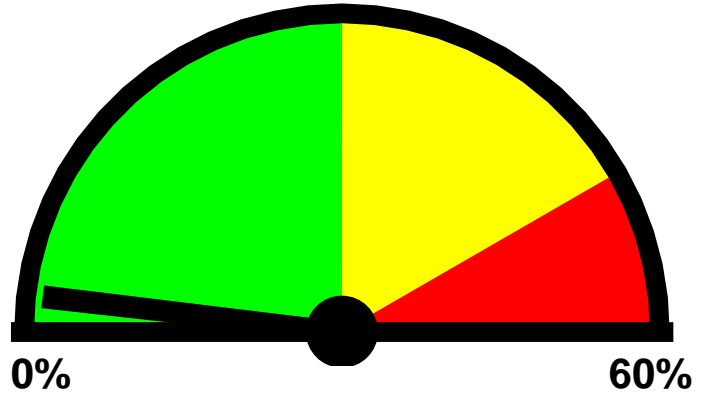

Thursday, October 17, 2019
Wednesday, October 23, 2019

Requested By:

Posted Speed Limit: 30 MPH
Enforcement Tolerance: 5 MPH
Enforcement Limit: 36 MPH & Up
Percentage Above Limit: 2.3%
Enforcement Rating: **LOW**

Direction 1

Percent Above Limit: 1.6%
Enforcement Rating: **LOW**

Direction 2

Percent Above Limit: 3.1%
Enforcement Rating: **LOW**

Combined

1-5	6-10	11-15	16-20	21-25	26-30	31-35	36-40	41-45	46-50	51-55	56-60	61-65	>65
1	953	6402	5477	9790	14376	6456	899	82	16	3	0	0	27