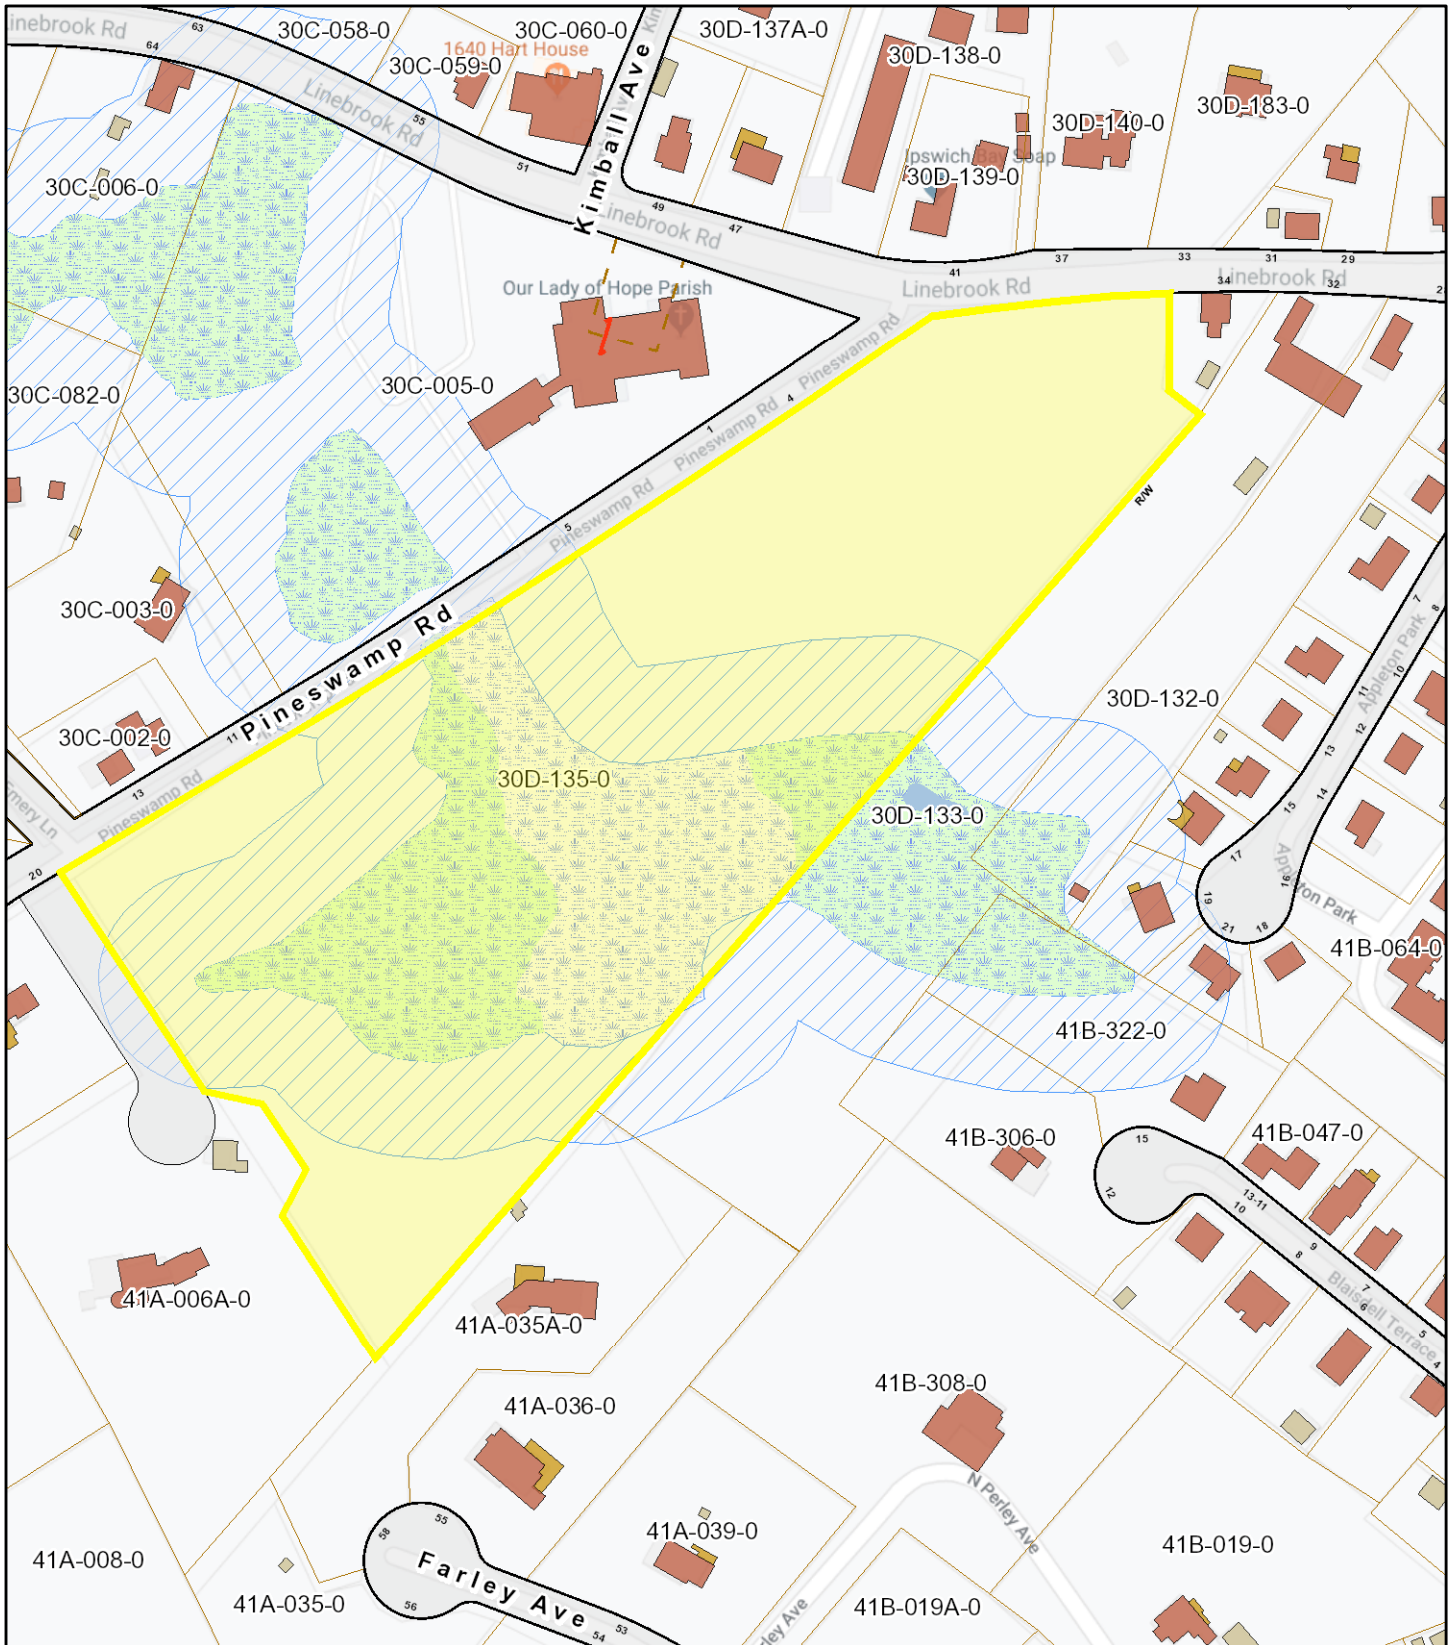

4 Pine Swamp Rd - 12 acres

Ipswich, MA

1 inch = 200 Feet

January 3, 2020

Data shown on this map is provided for planning and informational purposes only. The municipality and CAI Technologies are not responsible for any use for other purposes or misuse or misrepresentation of this map.